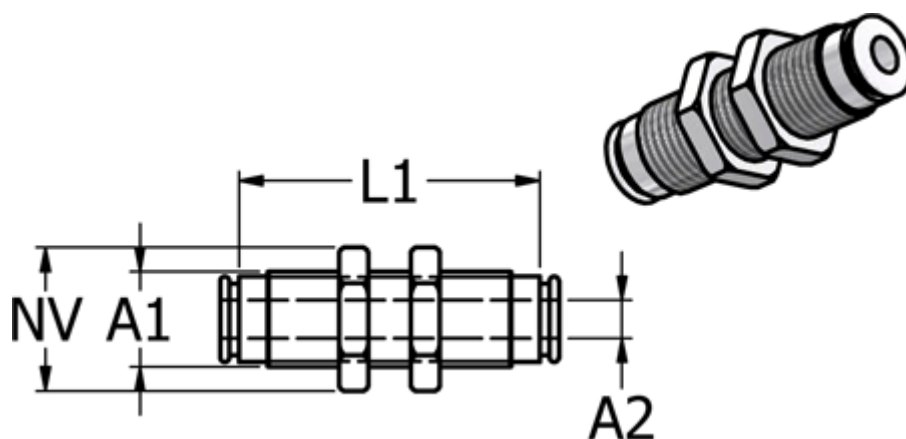

# Data Sheet

Article number: 5868510104

Description: Metal Push-in fitting 851.010-4, Ø4 / M10x1  
Bulkhead with FPM O-ring

## Measures

---

Ext. hose diameter A2 =

L1 = 31.5

NV = 13

Thread A1 = M10x1